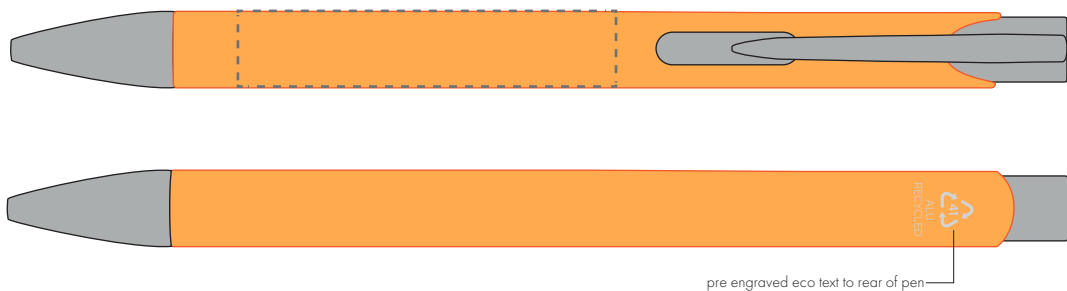

Your Ref:

Quantity:

Product Code: TPC982001

Our Ref:

Version: 1

Product Colour: NEON AMBER

PRINTING CONCERNS:

We stock this item in the following colours

**PANTONE REFERENCE(S)**

● Engrave

ARTWORK SCALE 100%

ARTWORK SCALE 100%

Flat Engrave Area:

50mm x 10mm

**The dashed line is to demonstrate print area and will not appear on your printed item****PLEASE NOTE:**